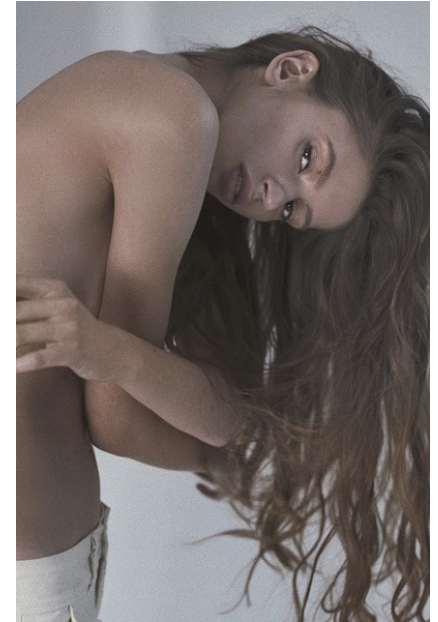

Nastia.S

Height: 176cm Eyes: Brown Hair: Dark Brown
Bust: 80cm Waist: 59cm Hips: 89cm Shoes: 7.5 US / 24.5 JP